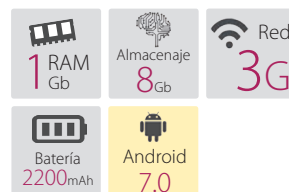

189€

MN5465001

ARCHOS

Tablet
Core 101

119€

TA83160115

ARCHOS

Tablet
Access 70

64,90€

TA10160141

TOSHIBA

Leading Innovation >>>

**Disco duro
externo**
Canvio Basic

54,90€

HD2215640

79,90€